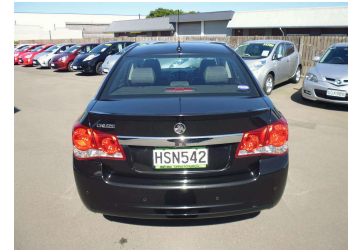

2014 Holden Cruze Z-Series

Purchase Price **\$9,990**
Includes GST, Registration & Licensing

Finance may be available on this vehicle. Ask one of our friendly staff for more information.

Gain peace of mind with Mechanical Breakdown Insurance. **Ask us how.**

Top features

- » 16 Valve
- » 3point Rear Seatbelts
- » 6 Speed Auto (Tiptron...)
- » AA Appraised
- » ABS Braking
- » Air Conditioning
- » Auto Lights
- » Central Locking
- » Climate Control A/C
- » Cruise Control
- » Electric Mirrors
- » Electric Windows
- » Electronic Stability C...
- » Front, Side & Curtain...
- » Fuel Injected
- » Heated Seats
- » Immobiliser
- » Power Steering

Body Style
4 door, Sedan

Odometer
103,306 km

Engine
1796 cc

Fuel Type
Petrol

Transmission
6-Speed Auto, Front Wheel

Wheels
Factory Alloys

VIN
6G1PE5EM0EL978105

Interior
Black