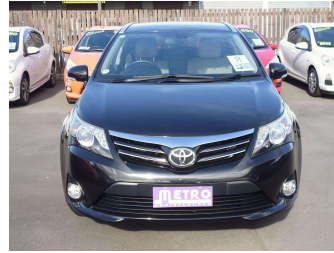

2013 Toyota Avensis Li Wagon

Purchase Price **\$13,990**
Includes GST, Registration & Licensing

Finance may be available on this vehicle. Ask one of our friendly staff for more information.

Gain peace of mind with Mechanical Breakdown Insurance. **Ask us how.**

Body Style
5 door, Station Wagon

Odometer
53,093 km

Engine
1986 cc

Fuel Type
Petrol

Transmission
Automatic, Front Wheel

Wheels
17", Custom Alloys

VIN
7AT0H63MX24006662

Interior
Beige & Black

Safety

Based on 2023 VSRR rating

Reg No.
-

Ext Colour
Black

History
Ex-Overseas

Seats
5 seats

CO2 Emissions
★ ★ ★ ★ ☆ ☆
190 grams/km

Energy Economy
★ ★ ☆ ☆ ☆ ☆
Annual fuel cost of \$3,210
8.2L per 100km