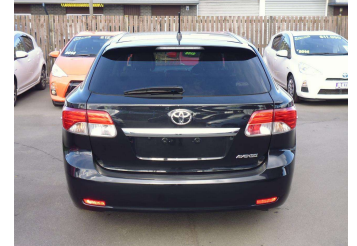

2013 Toyota Avensis Li Wagon

Purchase Price **\$13,990**
Includes GST, Registration & Licensing

Finance may be available on this vehicle. Ask one of our friendly staff for more information.

Gain peace of mind with Mechanical Breakdown Insurance. **Ask us how.**

Body Style
5 door, Station Wagon

Odometer
53,093 km

Engine
1986 cc

Fuel Type
Petrol

Transmission
Automatic, Front Wheel

Wheels
17", Custom Alloys

VIN
7AT0H63MX24006662

Interior
Beige & Black