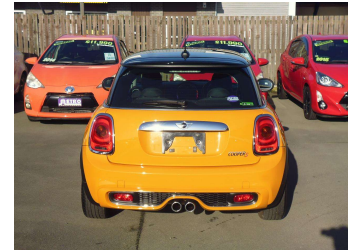

# 2014 Mini Cooper S

**Purchase Price** **\$15,990**  
Includes GST, Registration & Licensing

Finance may be available on this vehicle. Ask one of our friendly staff for more information.

Gain peace of mind with Mechanical Breakdown Insurance. **Ask us how.**

Body Style  
**3 door, Hatchback**

Odometer  
**94,153 km**

Engine  
**1998 cc**

Fuel Type  
**Petrol**

Transmission  
**Automatic, Front Wheel**

Wheels  
**16", Factory Alloys**

VIN  
**WMWXM72080T932368**

Interior  
**Black**

Safety

Based on 2023 VSRR rating

Reg No.  
-

Ext Colour  
**Orange**

History  
**Ex-Overseas**

Seats  
**4 seats**

CO2 Emissions  
**★★★★☆**  
**153 grams/km**