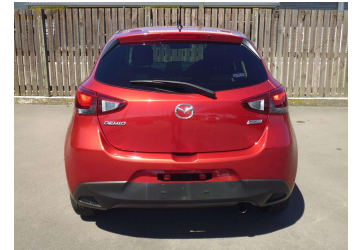

2015 Mazda Demio 13S

Purchase Price **\$13,990**
Includes GST, Registration & Licensing

Finance may be available on this vehicle. Ask one of our friendly staff for more information.

Gain peace of mind with Mechanical Breakdown Insurance. **Ask us how.**

- Top features**
- » 3point Rear Seatbelts
 - » 6 Speed Auto (Tiptron...)
 - » AA Appraised
 - » ABS Braking
 - » Air Conditioning
 - » Auto Lights
 - » Central Locking
 - » Climate Control A/C
 - » Electric Mirrors (Retr...
 - » Electric Windows
 - » Electronic Stability C...
 - » Folding Rear Seats
 - » Front, Side & Curtain...
 - » Fuel Injected
 - » Immobiliser
 - » LED Headlights
 - » Power Steering
 - » Rain Sensing Wipers

Body Style
5 door, Hatchback

Odometer
47,094 km

Engine
1298 cc

Fuel Type
Petrol

Transmission
Automatic, Front Wheel

Wheels
Hubcap

VIN
7AT0C12HX25118290

Interior
Black