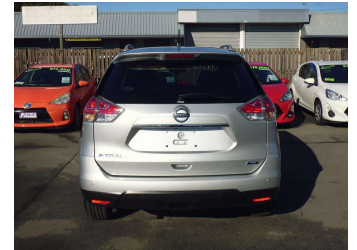

2016 Nissan X-Trail 2.0Xt 4WD

Purchase Price **\$17,990**
Includes GST, Registration & Licensing

Finance may be available on this vehicle. Ask one of our friendly staff for more information.

Gain peace of mind with Mechanical Breakdown Insurance. **Ask us how.**

Body Style
5 door, Station Wagon

Odometer
56,939 km

Engine
1997 cc

Fuel Type
Petrol

Transmission
Automatic, 4WD

Wheels
2256517", Factory Alloys

VIN
7AT0DH6LX24045803

Interior
Black

Safety

Based on 2023 UCSR rating for 14-21 models

Reg No.
-

Ext Colour
Silver

History
Ex-Overseas

Seats
5 seats

CO2 Emissions
★★★★☆
165 grams/km

Energy Economy
★★☆☆☆☆
Annual fuel cost of \$2,780
7.1L per 100km