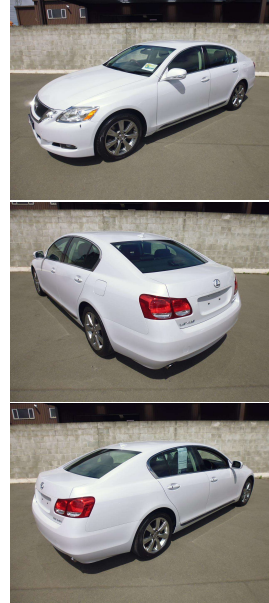

2008 Lexus GS 350

VEHICLE INFORMATION

Cash Price

Includes GST,
Registration &
Licensing

\$14,990

Finance may be
available on this
vehicle.

Ask one of our
friendly staff for
more information.

Gain peace of mind
with Mechanical
Breakdown Insurance.
Ask us how.

Body

4 door, Sedan

Odometer

67,025 km

Engine

3450 cc

Fuel Type

Petrol

Transmission

Automatic, Rear Wheel

Wheels

-

VIN

7AT0B00RX20032729

Reg No.

-

Ext Colour

White

History

Ex-Overseas

Seats

5 seats, Leather

Interior

Black