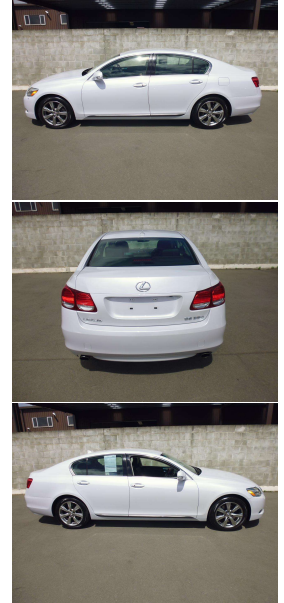

2008 Lexus GS 350

VEHICLE INFORMATION

Cash Price

Includes GST,
Registration &
Licensing

\$14,990

Finance may be
available on this
vehicle.

Ask one of our
friendly staff for
more information.

Gain peace of mind
with Mechanical
Breakdown Insurance.
Ask us how.

Body

4 door, Sedan

Odometer

67,025 km

Engine

3450 cc

Fuel Type

Petrol

Ext Colour

White

History

Ex-Overseas

Seats

5 seats, Leather

Interior

Black