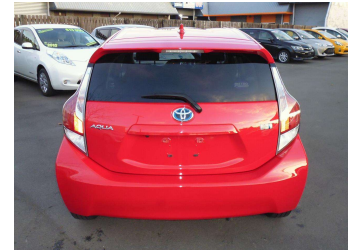

2015 Toyota Aqua S Hybrid

Purchase Price **\$14,990**
Includes GST, Registration & Licensing

Finance may be available on this vehicle. Ask one of our friendly staff for more information.

Gain peace of mind with Mechanical Breakdown Insurance. **Ask us how.**

Body Style
5 door, Hatchback

Odometer
76,436 km

Engine
1496 cc, Hybrid

Fuel Type
Petrol

Transmission
Automatic, Front Wheel

Wheels
Custom Alloys

VIN
7AT0H65YX23503487

Interior
Black