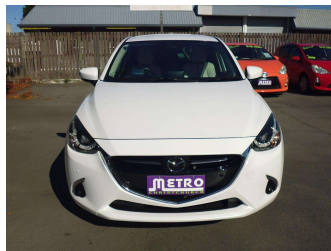

2018 Mazda Demio 15S Touring

Purchase Price

\$14,990

Includes GST, Registration & Licensing

Finance may be available on this vehicle. Ask one of our friendly staff for more information.

Gain peace of mind with Mechanical Breakdown Insurance. **Ask us how.**

Top features

- » 6 Speed Manual
- » AA Appraised
- » ABS Braking
- » Certified Odometer
- » Electronic Stability Control
- » Fuel Injected
- » Power Steering
- » Service History
- » VVTi

Body Style

5 door, Hatchback

Odometer

87,125 km

Engine

1496 cc

Fuel Type

Petrol

Transmission

6-Speed Manual, Front Wheel