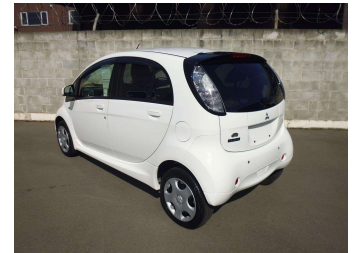

2019 Mitsubishi i-MiEV X

Purchase Price **\$14,990**
Includes GST, Registration & Licensing

Finance may be available on this vehicle. Ask one of our friendly staff for more information.

Gain peace of mind with Mechanical Breakdown Insurance. **Ask us how.**

Body Style
5 door, Hatchback

Odometer
21,311 km

Engine
Electric

Fuel Type
Electric

Transmission
Automatic, Rear Wheel

Wheels
15", Hubcap

VIN
7AT0CJ42X24000237

Interior
Beige & Black

Safety

Based on 2024 VSRR rating

Reg No.
-

Ext Colour
White

History
Ex-Overseas

Seats
4 seats

CO2 Emissions
★★★★☆
0 grams/km

Energy Economy
★★★★☆
Annual fuel cost not available