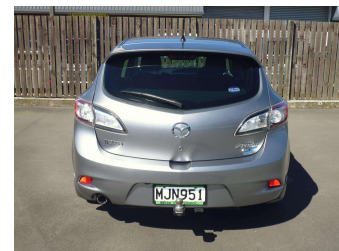

2012 Mazda Axela 20S Sports

Purchase Price **\$9,990**
Includes GST, Registration & Licensing

Finance may be available on this vehicle. Ask one of our friendly staff for more information.

Gain peace of mind with Mechanical Breakdown Insurance. **Ask us how.**

Body Style
5 door, Hatchback

Odometer
142,833 km

Engine
1990 cc

Fuel Type
Petrol

Transmission
6-Speed Auto (Tiptronic),

Wheels
17", Factory Alloys

VIN
7AT0C13JX19100772

Interior
Black