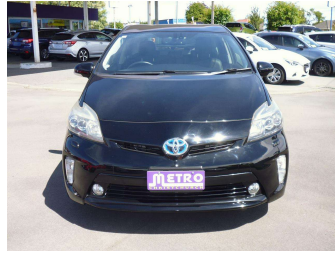

# 2012 Toyota Prius G Touring

**Purchase Price** **\$13,990**  
Includes GST, Registration & Licensing

Finance may be available on this vehicle. Ask one of our friendly staff for more information.

Gain peace of mind with Mechanical Breakdown Insurance. **Ask us how.**

Body Style  
**5 door, Hatchback**

Odometer  
**75,129 km**

Engine  
**1797 cc, Hybrid**

Fuel Type  
**Petrol**

Transmission  
**Automatic, Front Wheel**

Wheels  
**Factory Alloys**

VIN  
**7AT0H637X24530883**

Interior  
**Black**

Safety  

Based on 2024 UCSR rating for 09-16 models

Reg No.  
-

Ext Colour  
**Black**

History  
**Ex-Overseas**

Seats  
**5 seats, Half Leather**

CO2 Emissions  
**★★★★☆**  
**98 grams/km**